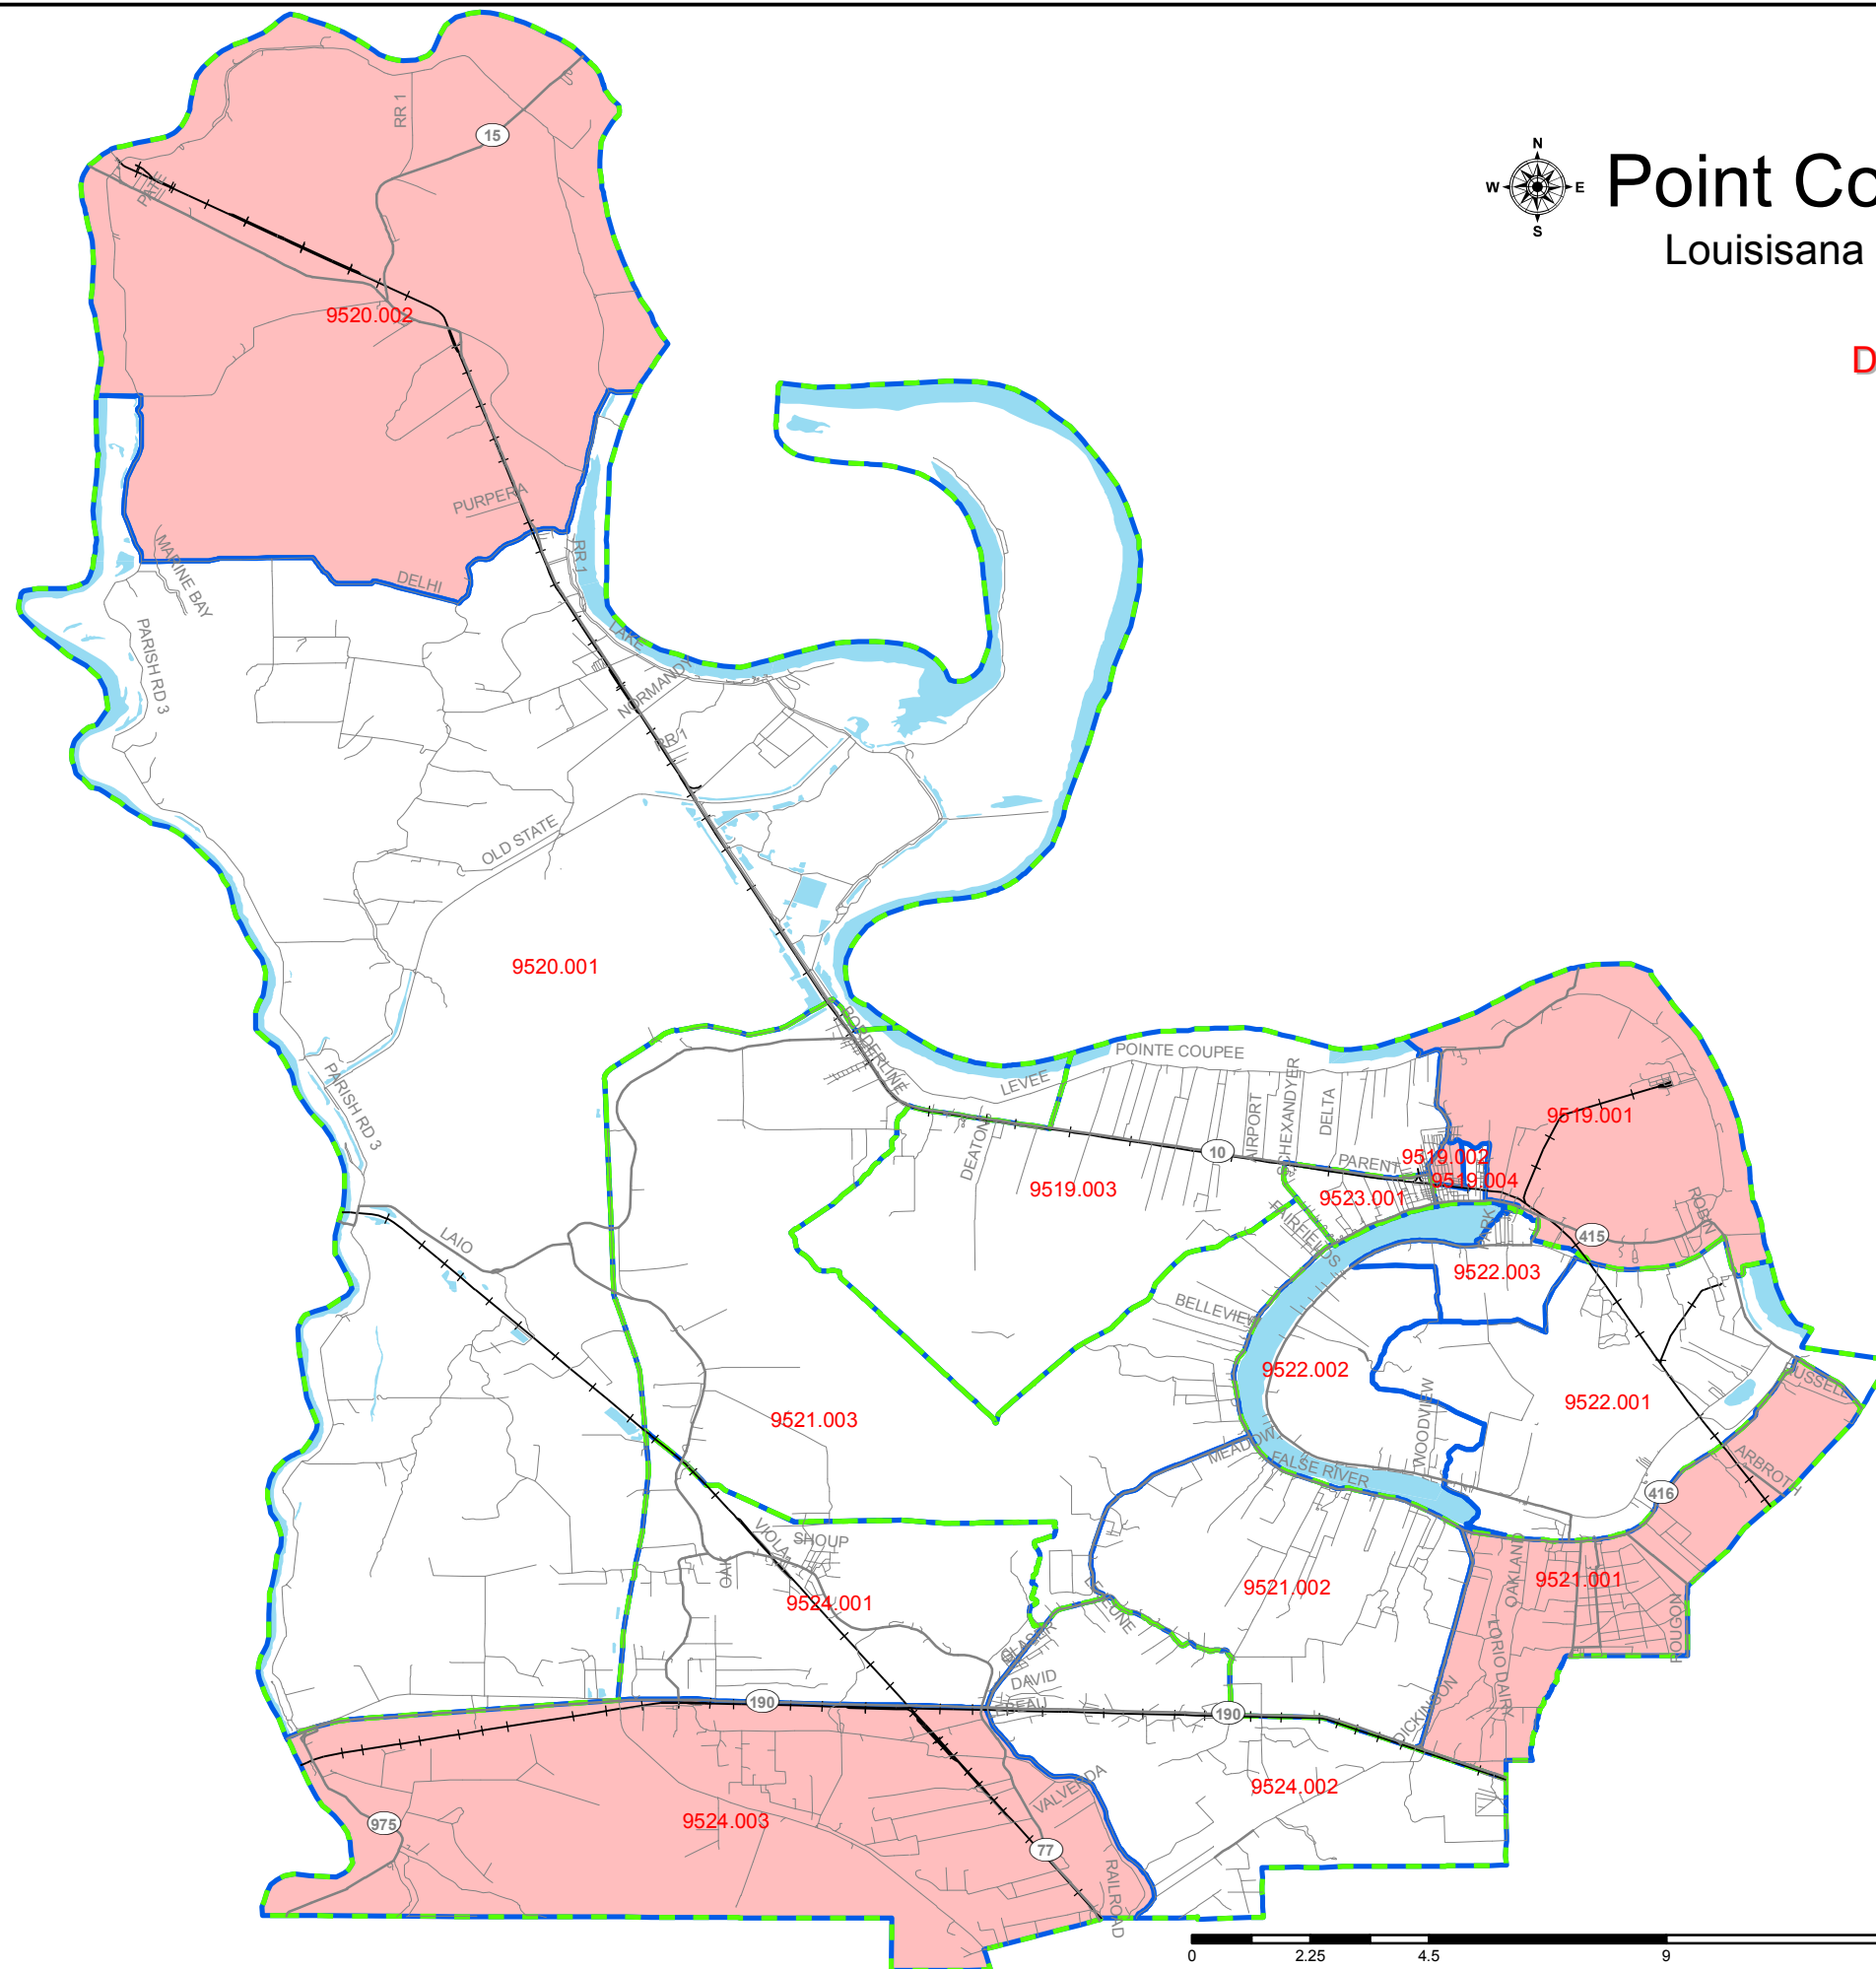

# Point Coupee Parish

Louisiana Enterprise Zones  
2010

**DRAFT**

## Legend

-  Enterprise Zones
-  Census Block Groups
-  Census Tracts

**DRAFT**

Date: 11/13/2013