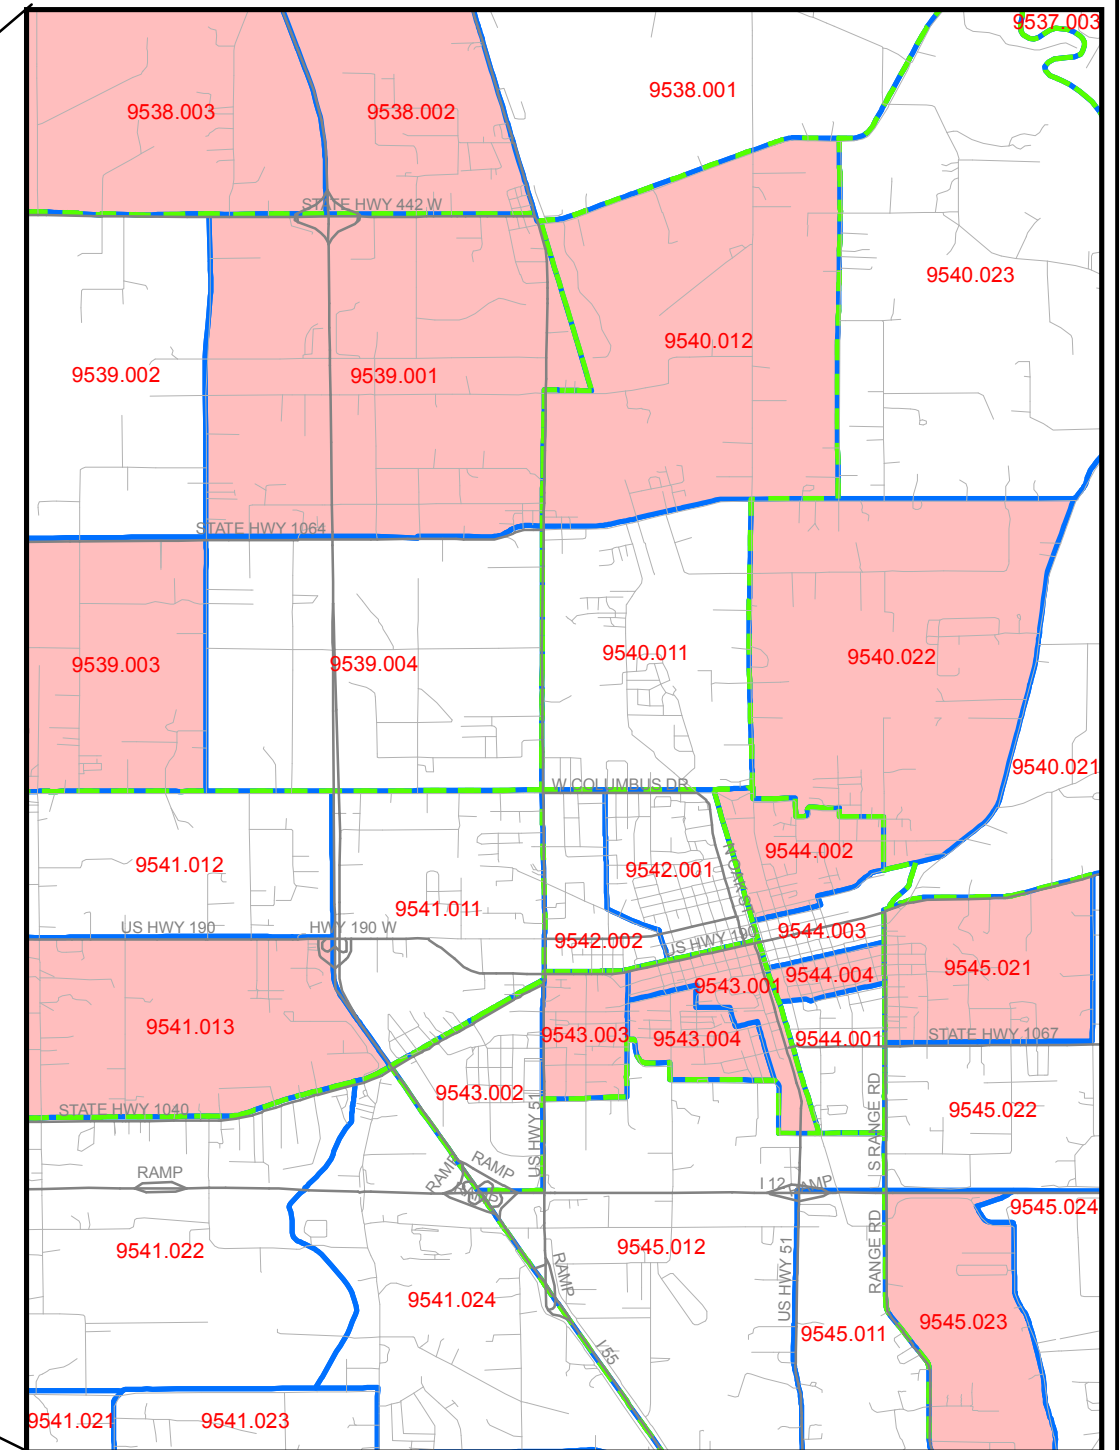

# Tangipahona Parish

### DRAFT

**Legend**

- Enterprise Zone
- Census Block Groups
- Census Tracts

**DRAFT**

Date: 11/14/2013