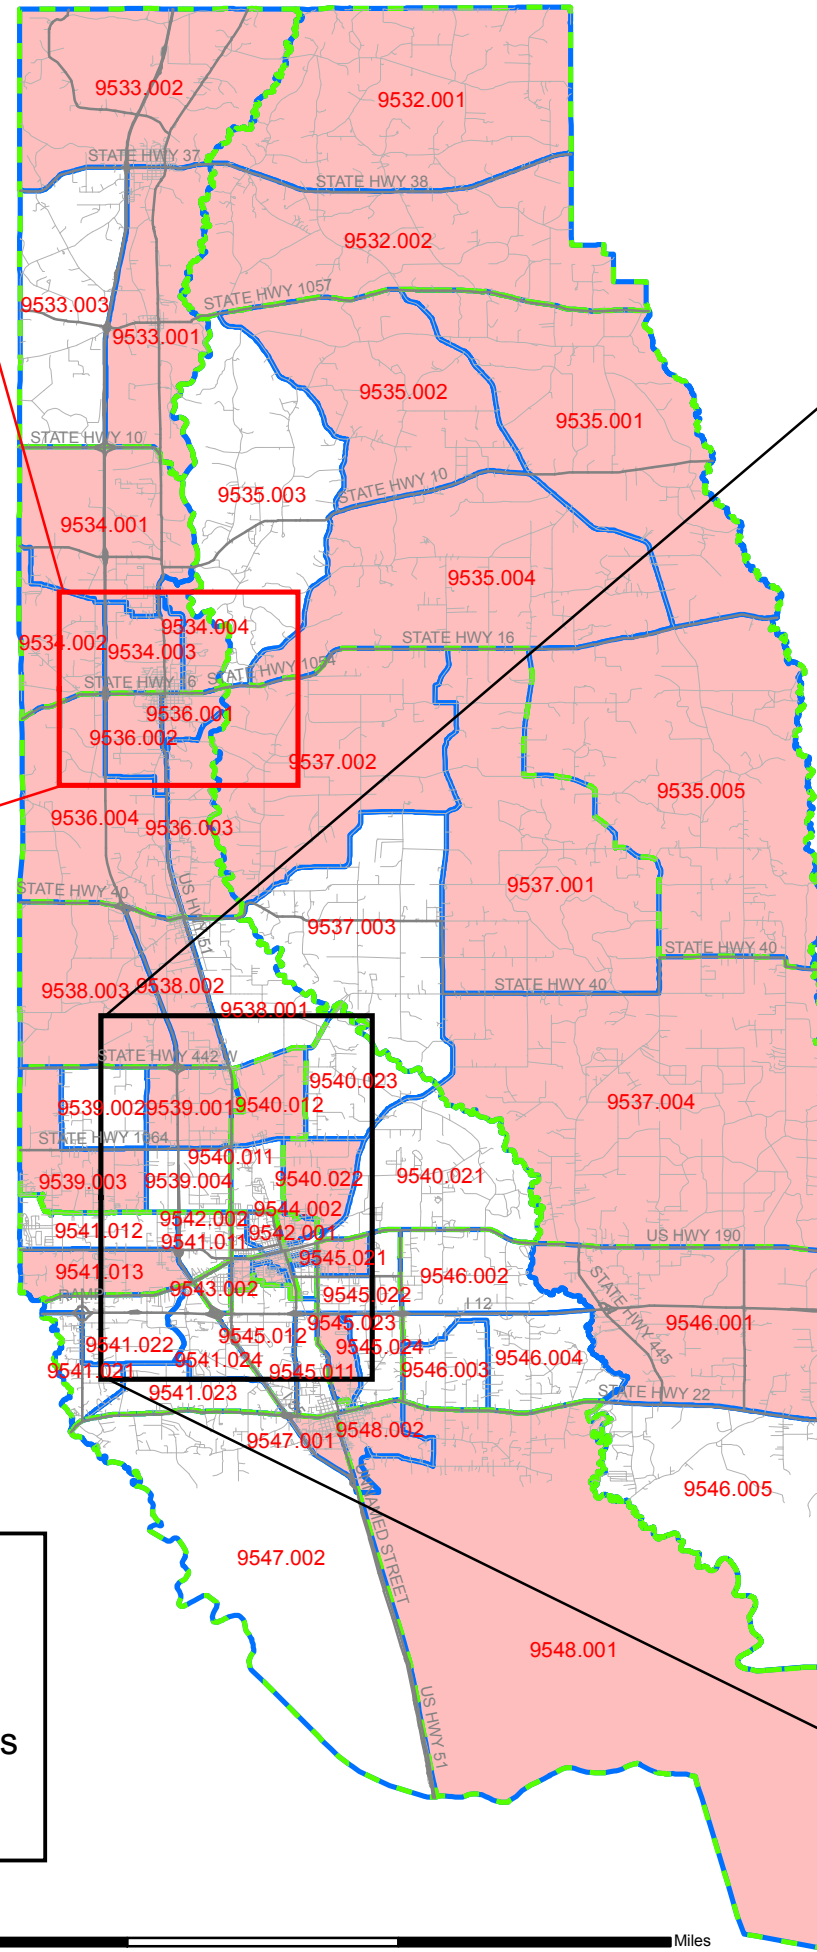

# Tangipahona Parish

## Louisiana Enterprise Zones

### 2010

### DRAFT

**Legend**

- Enterprise Zone
- Census Block Groups
- Census Tracts

**DRAFT**

Date: 11/14/2013