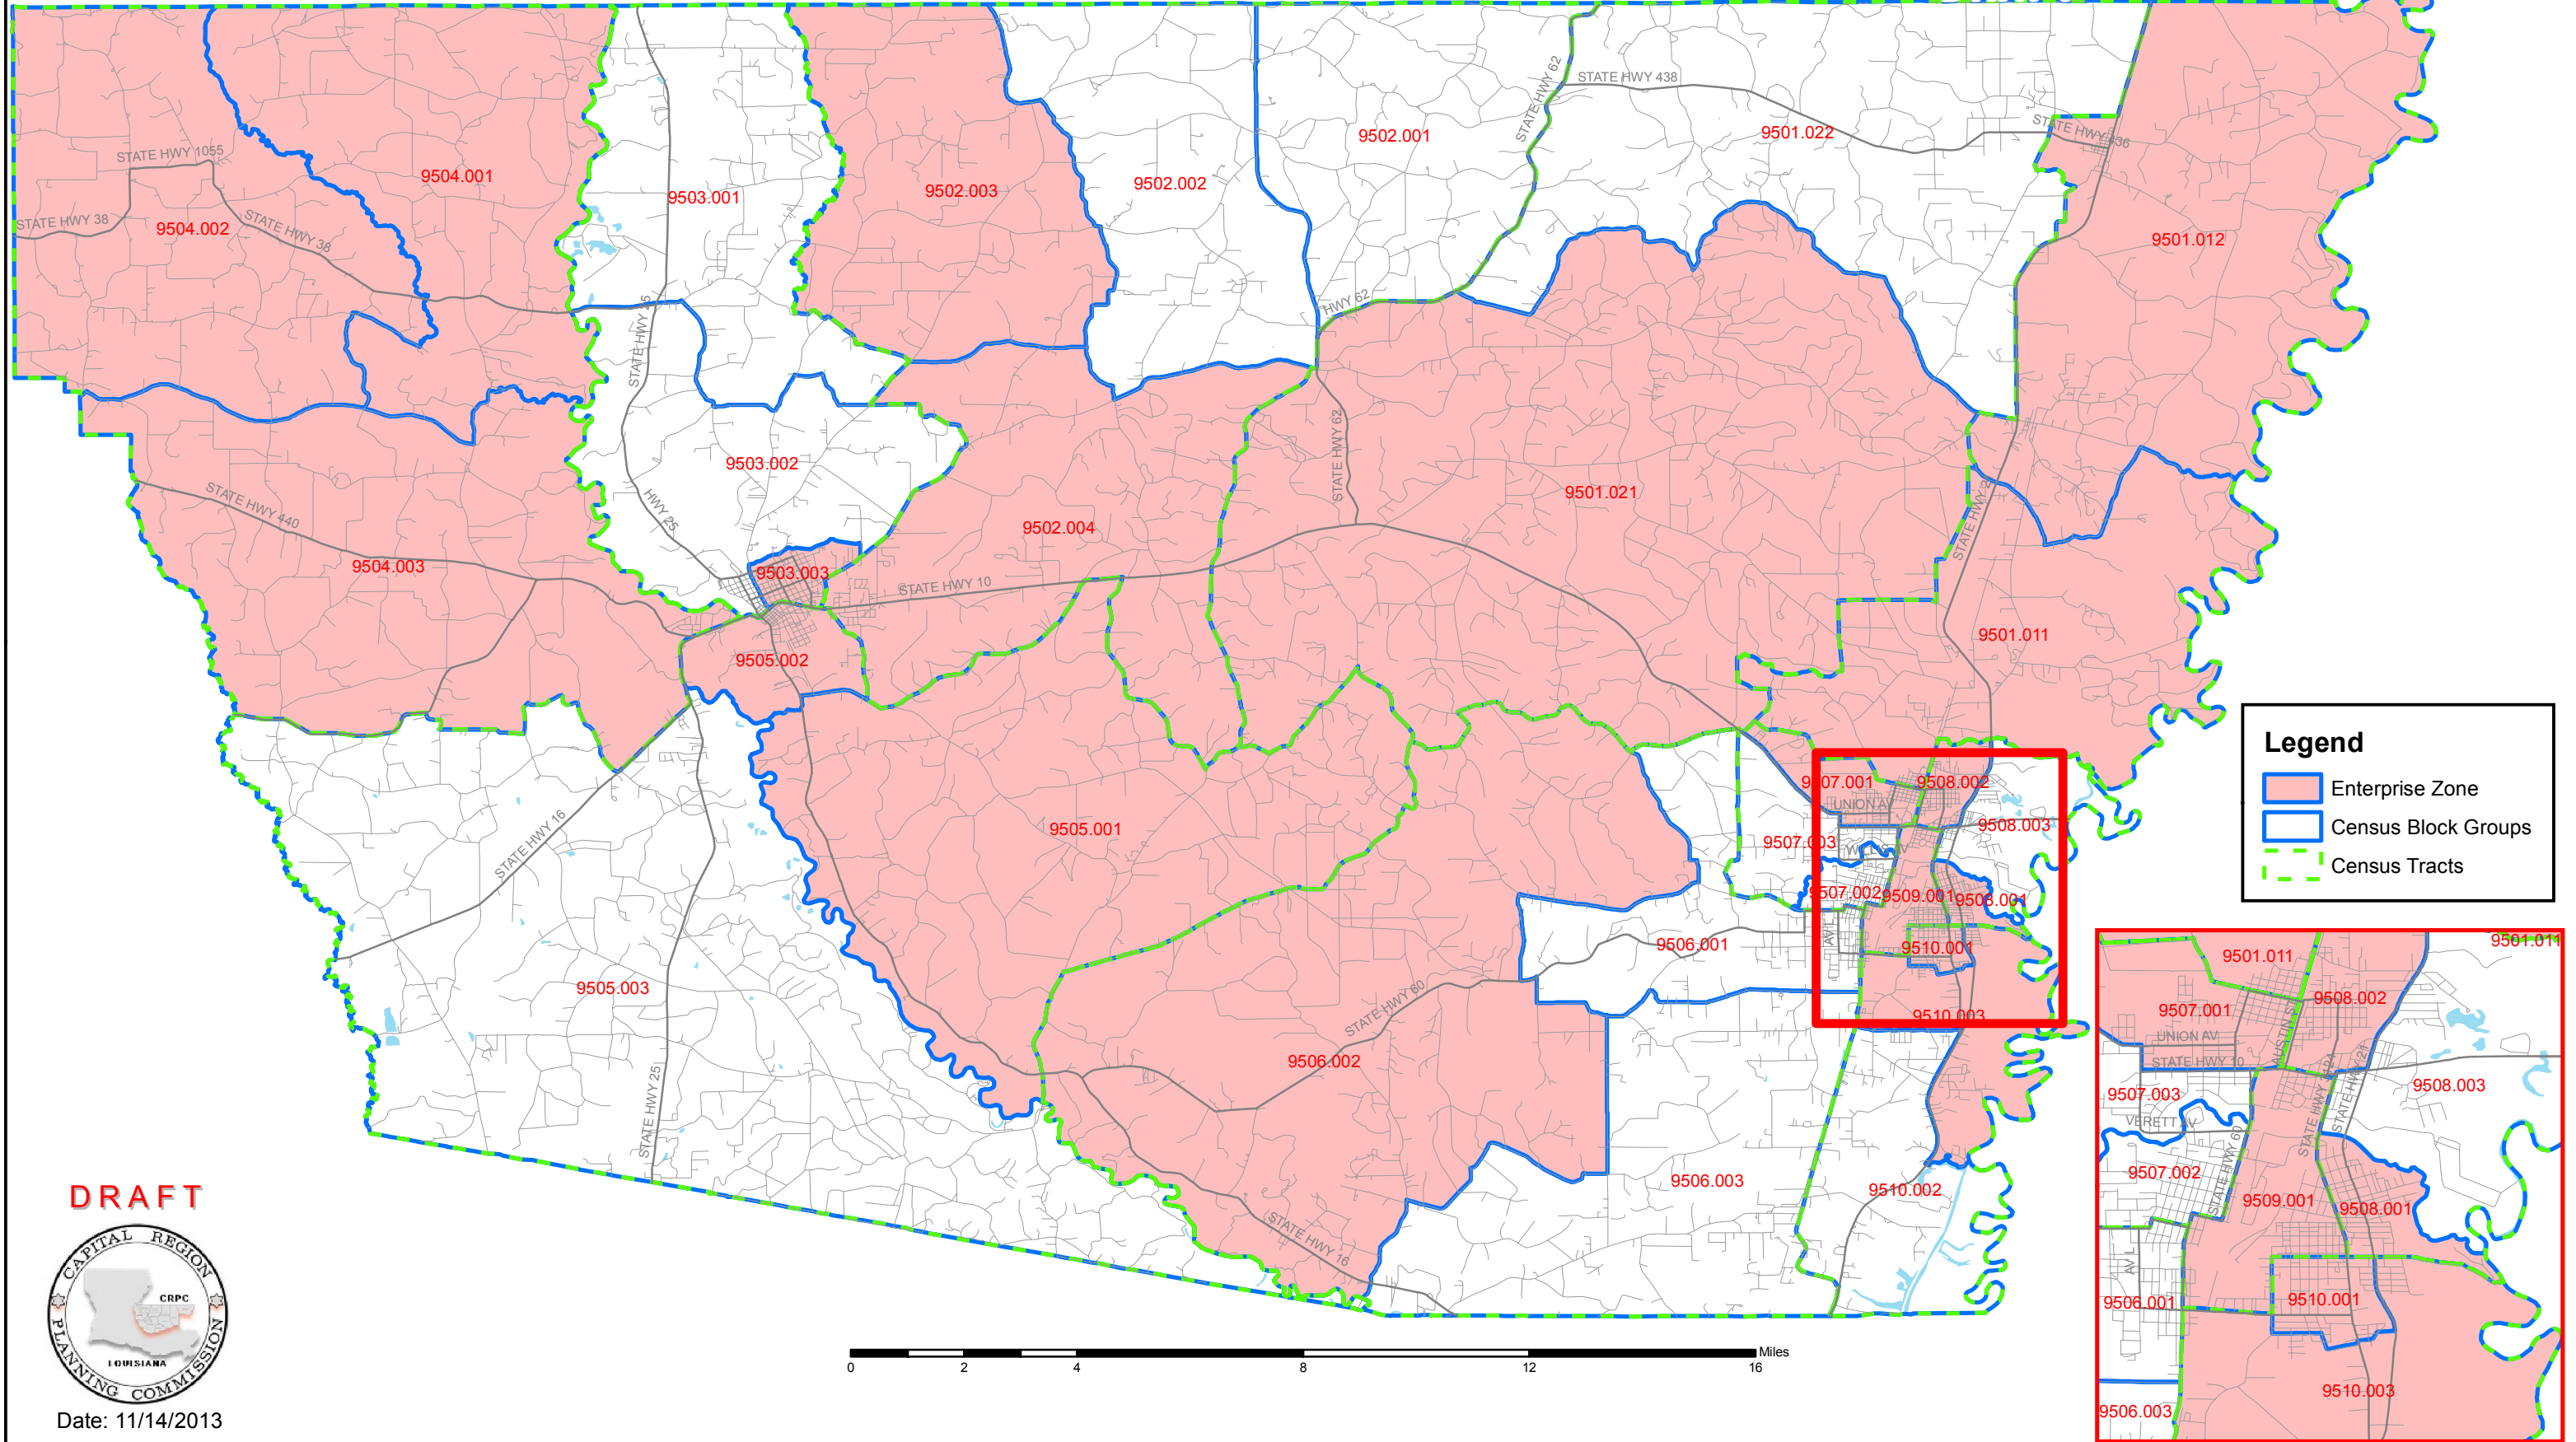

# Washington Parish

Louisiana Enterprise Zones

2010

DRAFT

**Legend**

- Enterprise Zone
- Census Block Groups
- Census Tracts

DRAFT

Date: 11/14/2013