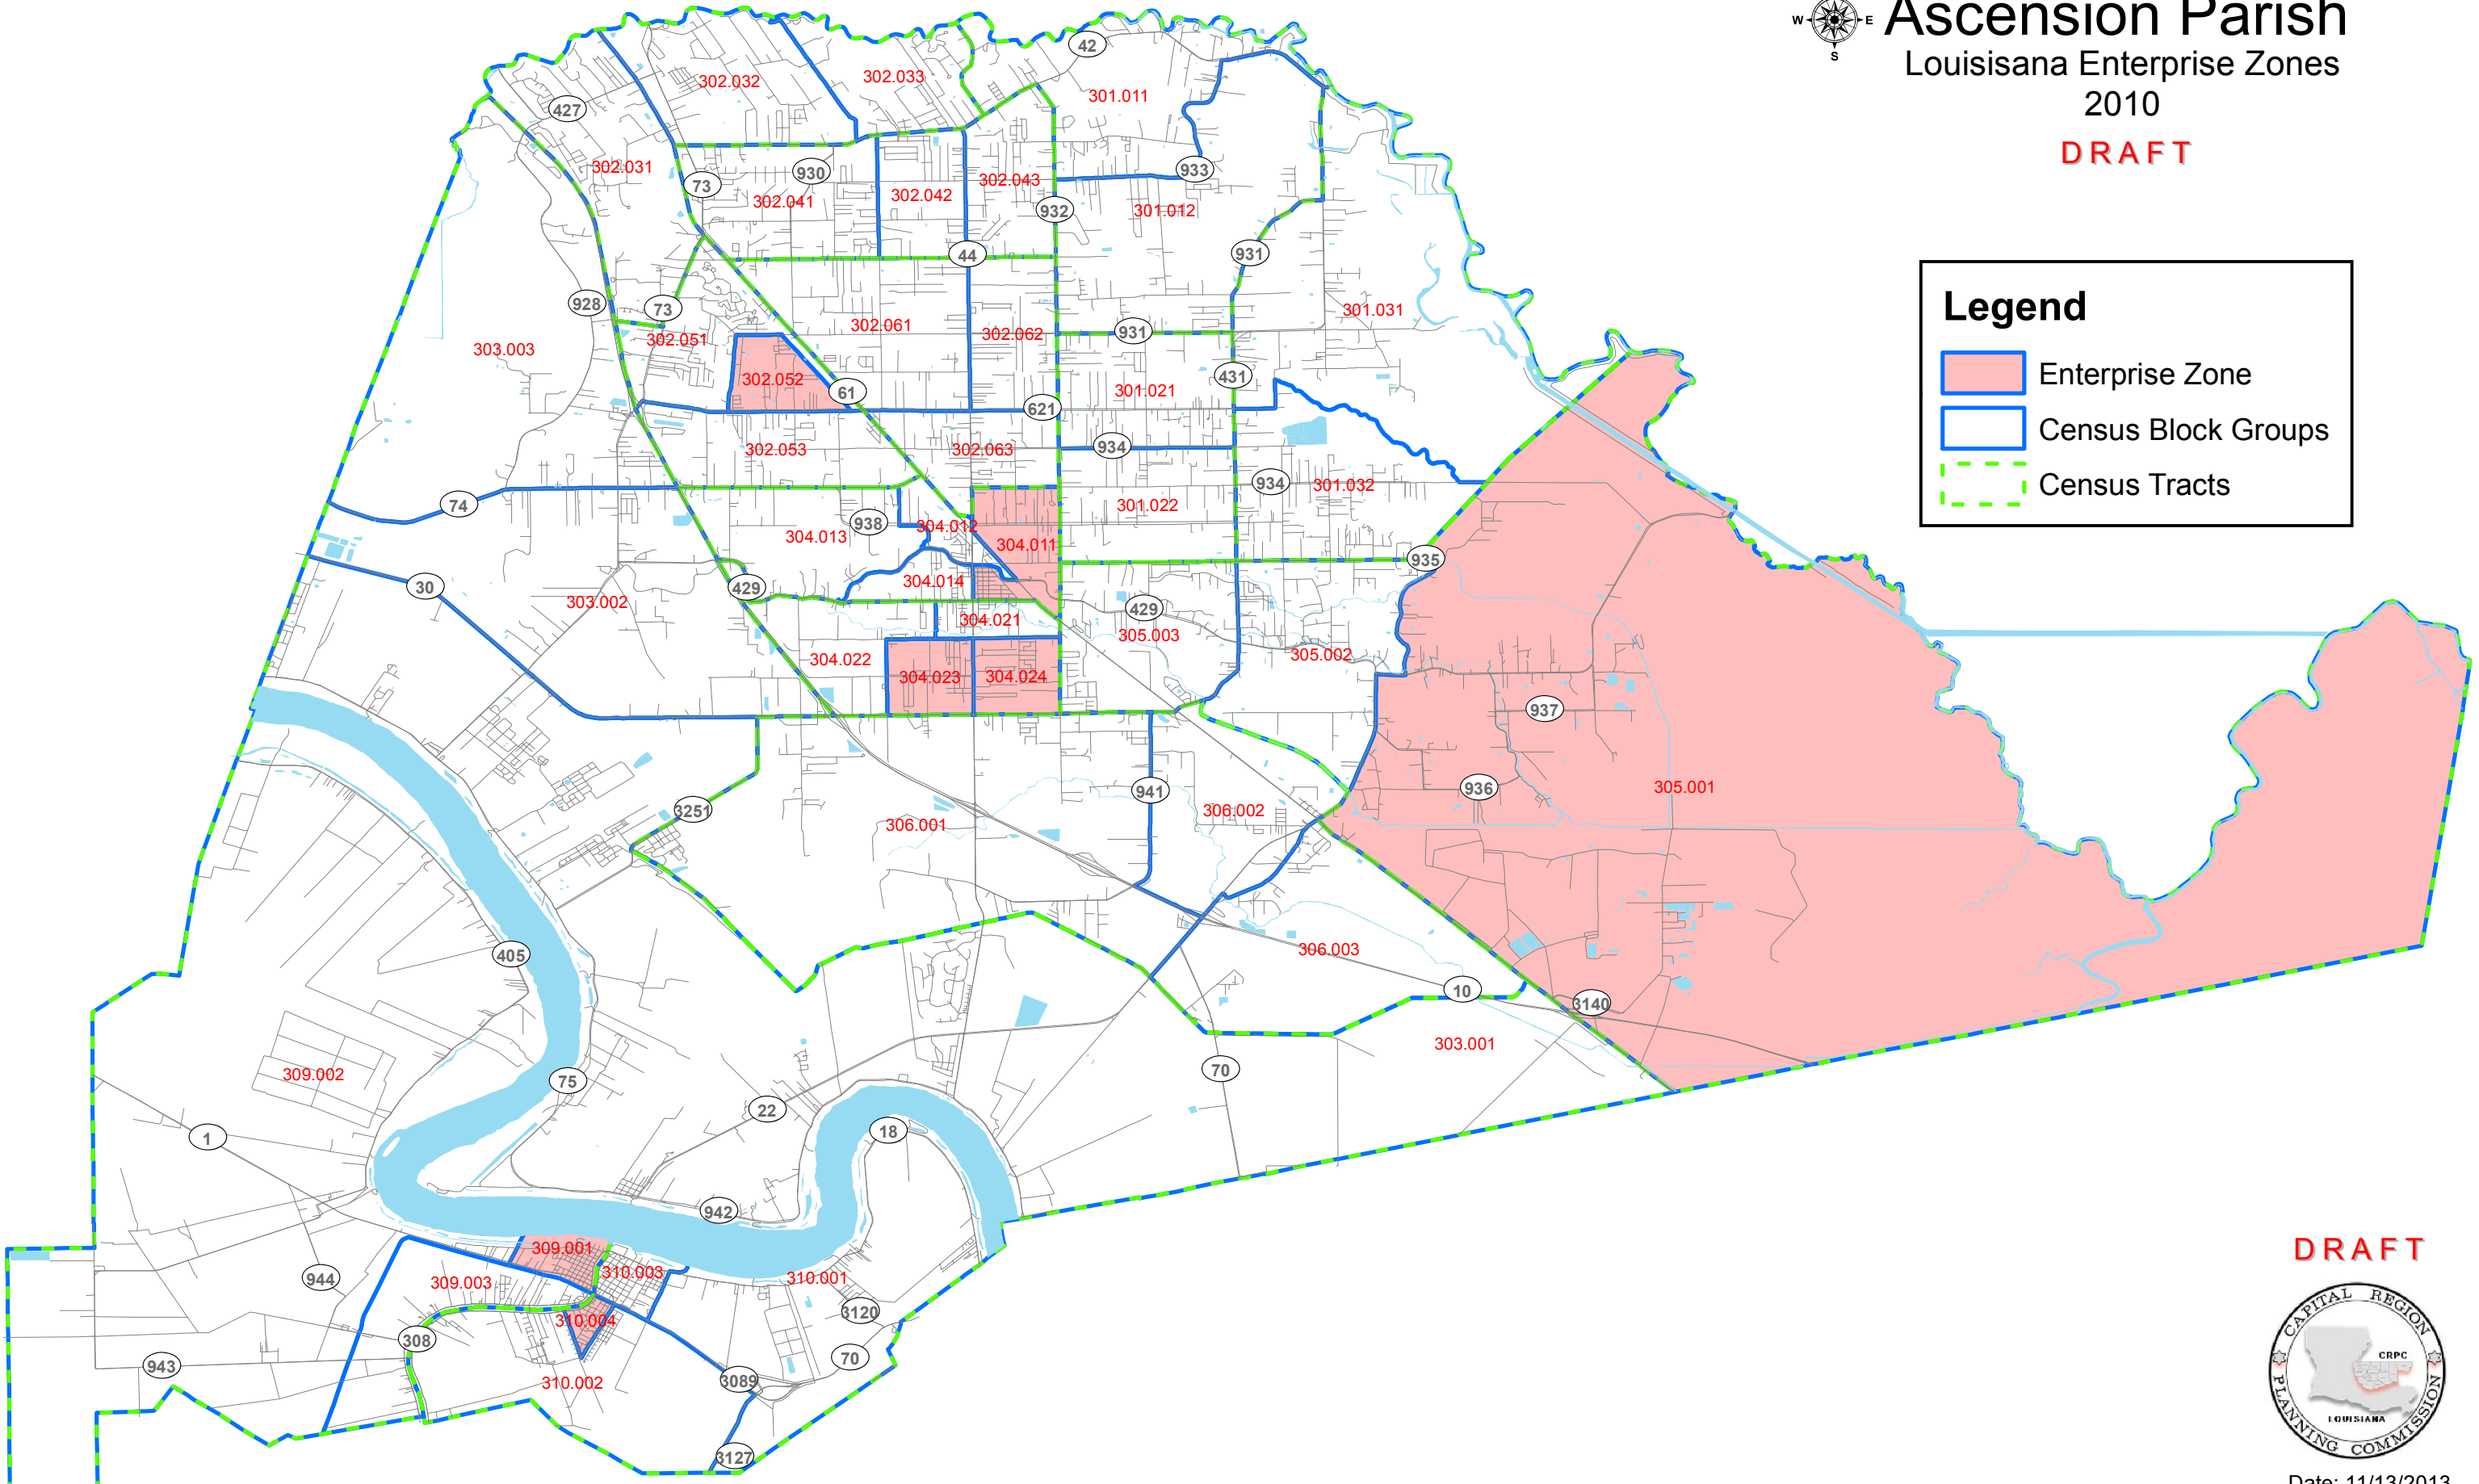

# Ascension Parish

Louisiana Enterprise Zones

2010

**DRAFT**

**Legend**

-  Enterprise Zone
-  Census Block Groups
-  Census Tracts

**DRAFT**

Date: 11/13/2013