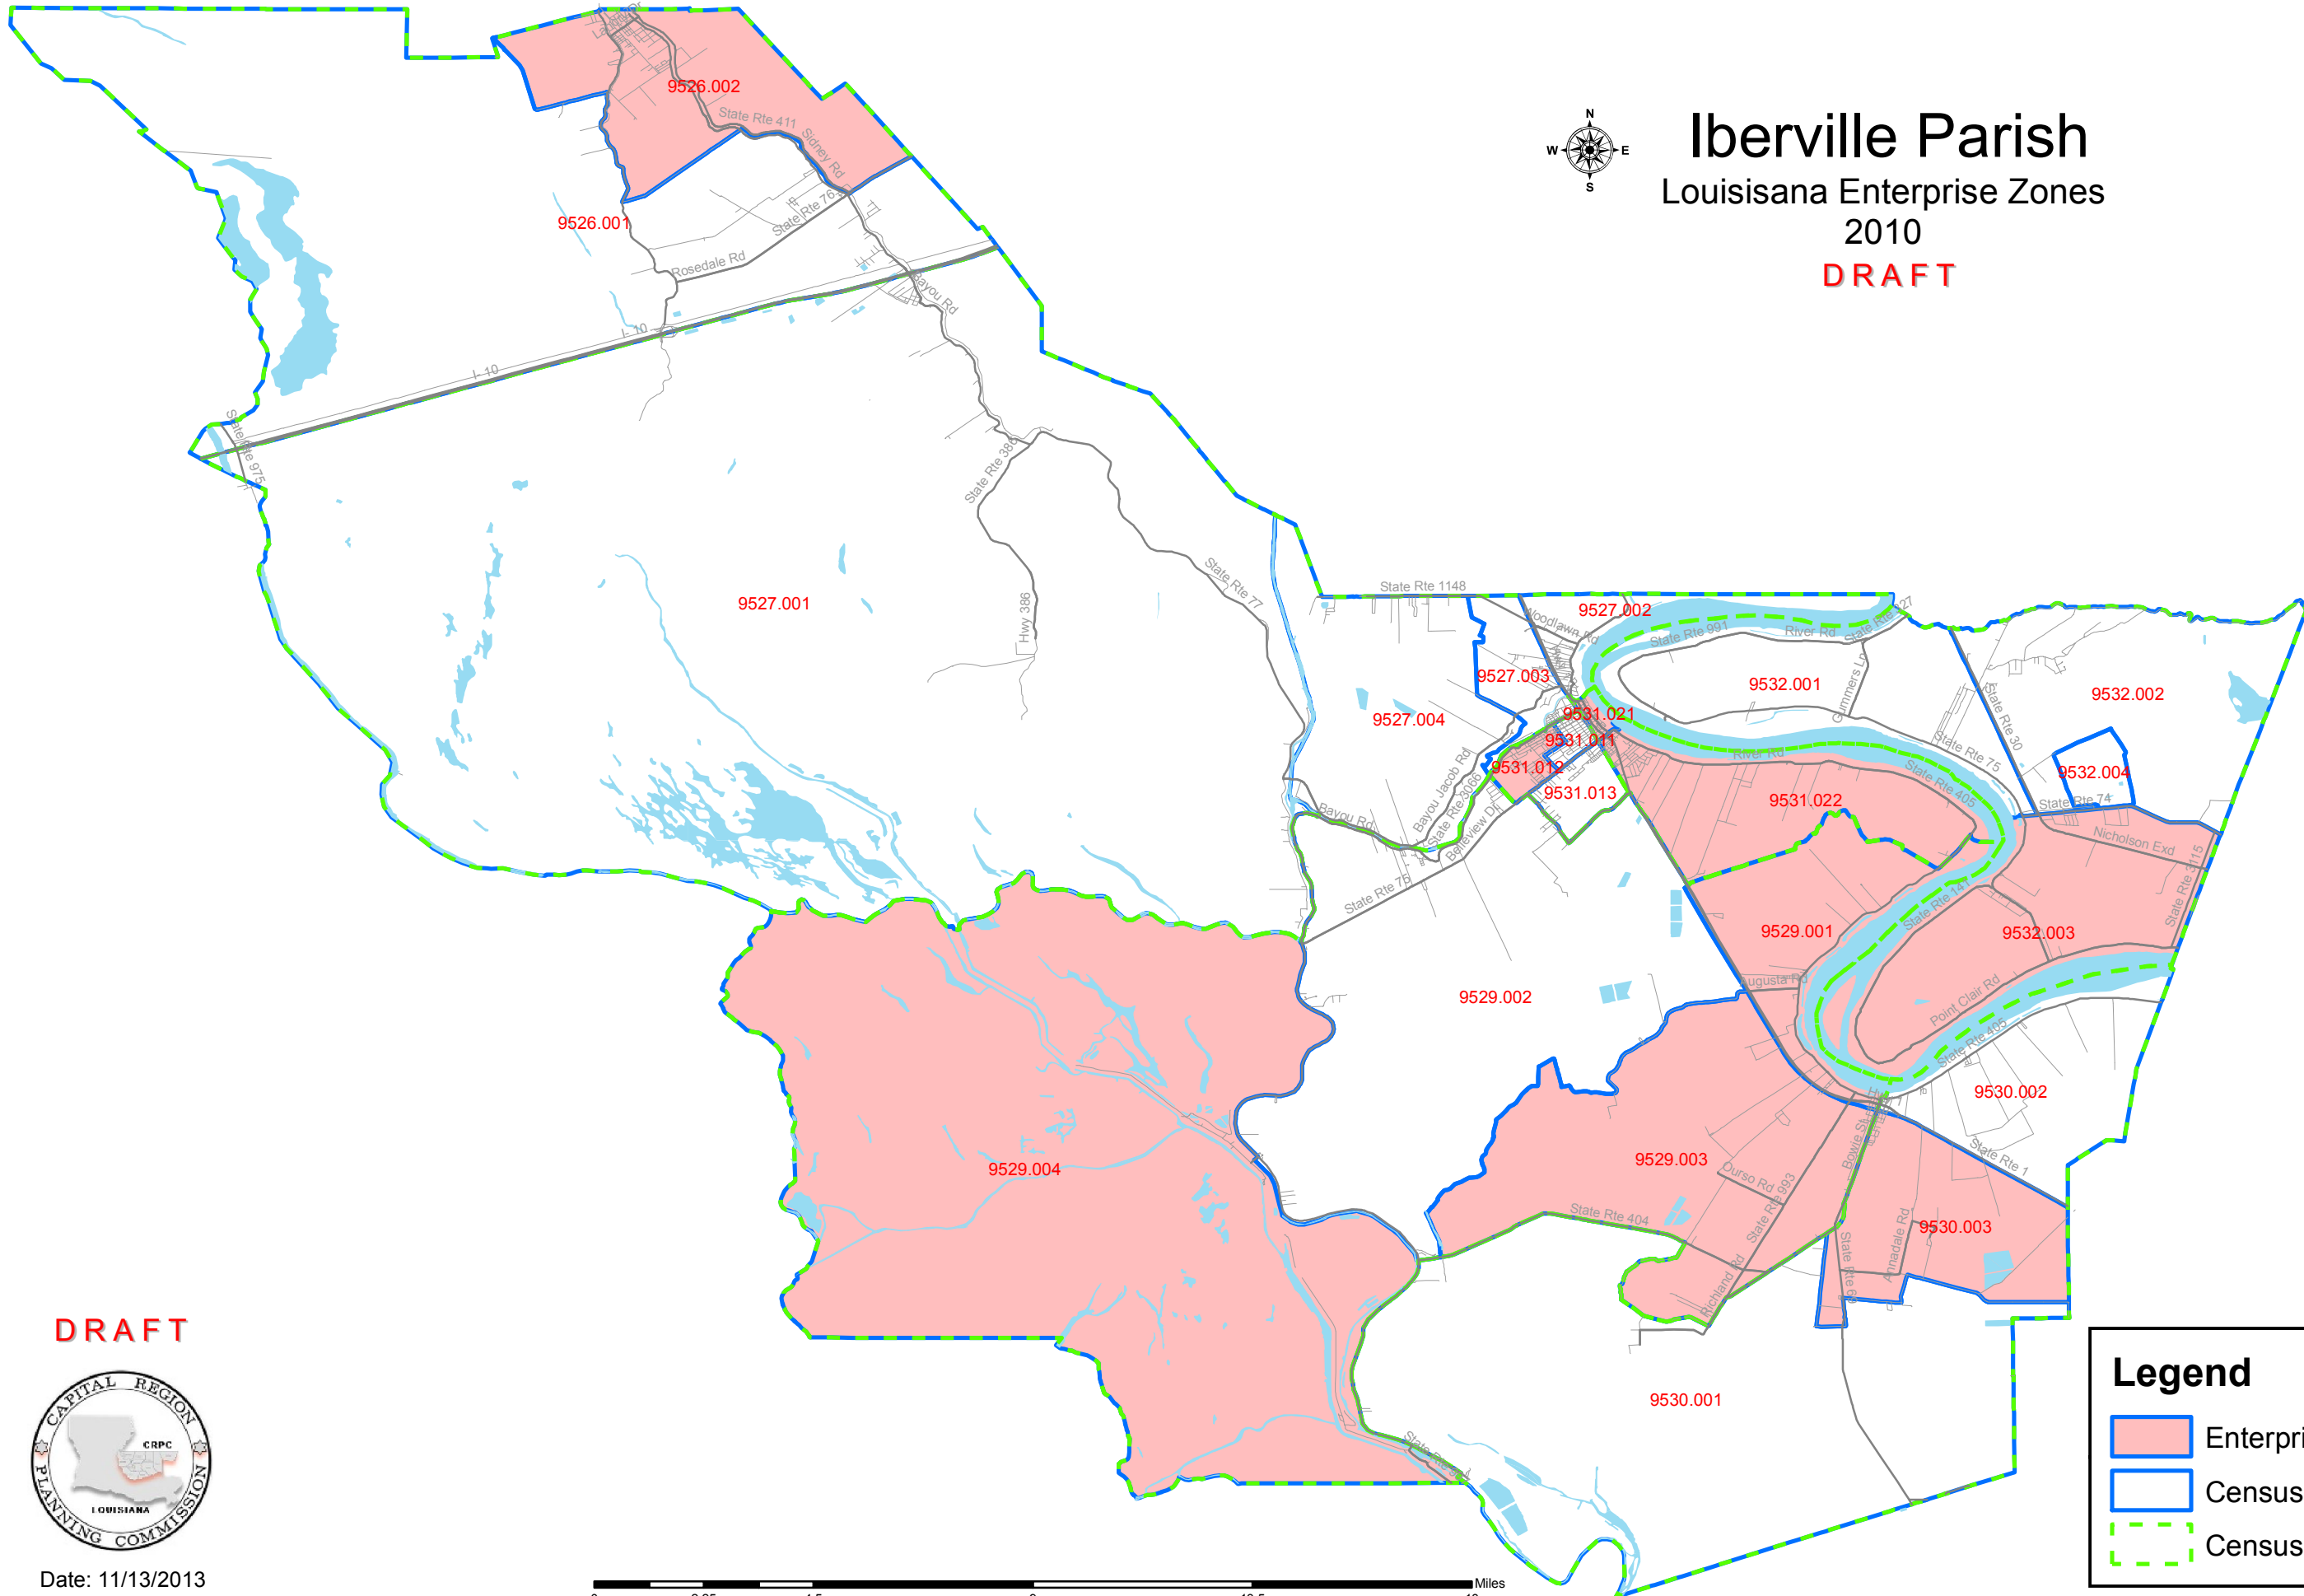

Iberville Parish

Louisiana Enterprise Zones

2010

DRAFT

DRAFT

Date: 11/13/2013

Legend

- Enterprise Zones
- Census Block Groups
- Census Tracts